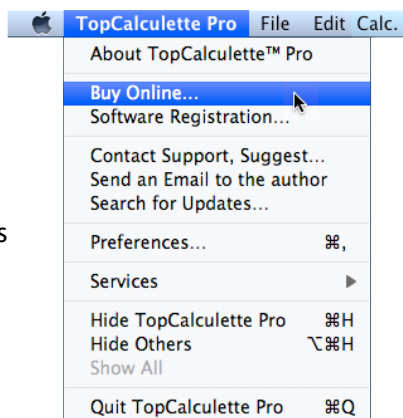

Ordering:

To order easily the software, use the menu TopAgenda/
TopCalculette... > Buy On-Line.

However, if you want to order by mail or fax, print or fax this document after filling it.

Total Amount:

..... €

My address is:

First Name & Last Name:

Company:

Address:

City:

State/ZIP/Postal Code:

Country:

Email:

Phone, Fax:

I pay by:

☐ Money Order enclosed (to BeLogic)

☐ Credit Card (excluding American Express)

Card Number   _____/_____/_____/_____/_____

Expiry Date   ____/____/____

Control Number   _____/ (3 last numbers, back of the card)

Signature:

Sent to:

BeLogic, 10 bis chemin des Ecureuils

F 65690 Barbazan Debat - FRANCE

Tel : + 33 (0)5 62 33 96 22

or   Fax to: + 33 (0)5 67 34 05 27   or   email to: BeLogic@rubensoft.com